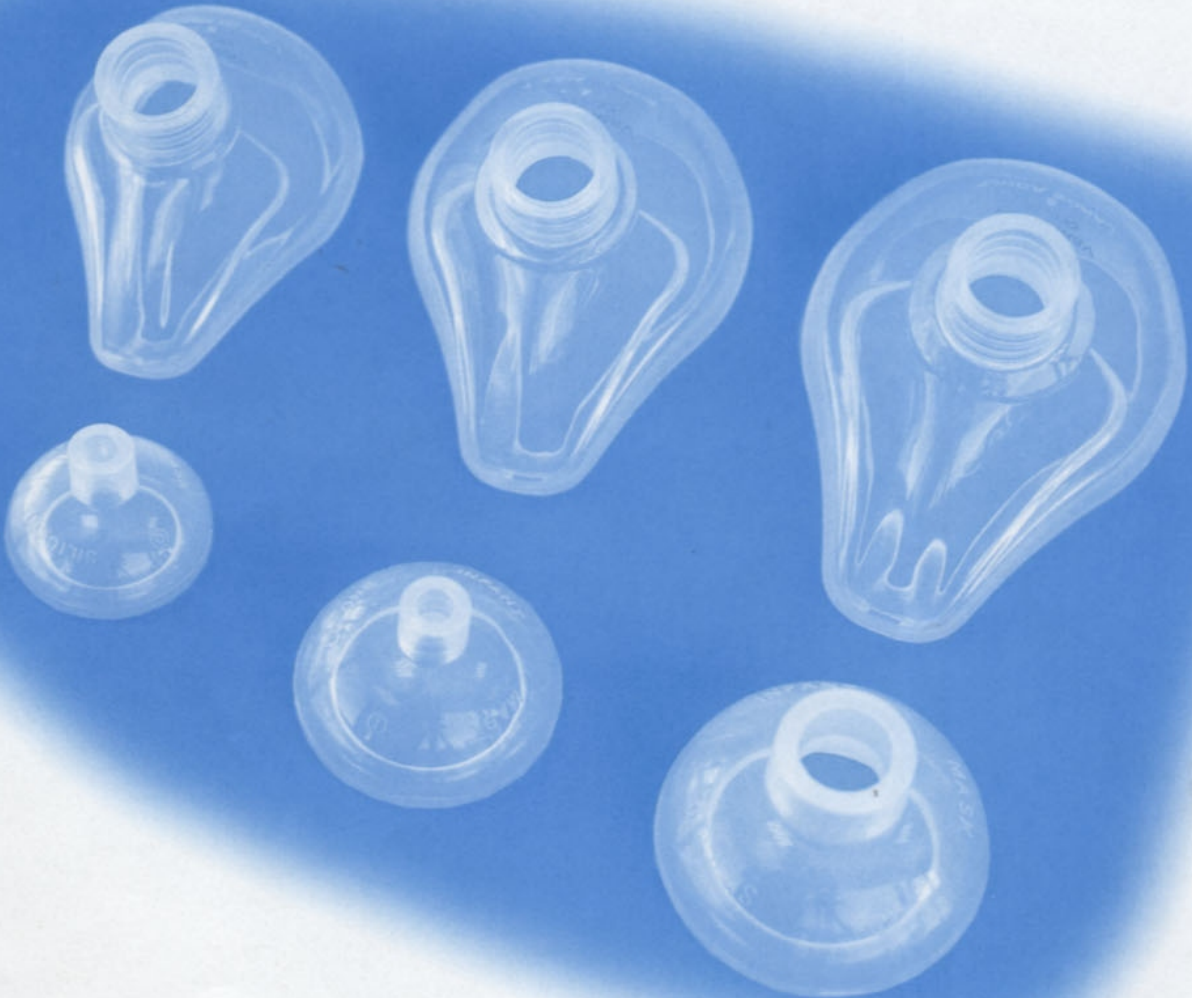

Silicone Masks

- autoclavable up to 134°C

- airtight

- transparent

- soft and smooth

- latex free

Size	Patient	REF	box
# 0	Neonate	80-11-000	10
# 1	Infant	80-11-001	10
# 2	Child	80-11-002	10
# 3	Adult, small	35-60-223	1
# 4	Adult, medium	35-60-224	1
# 5	Adult, large	35-60-225	1