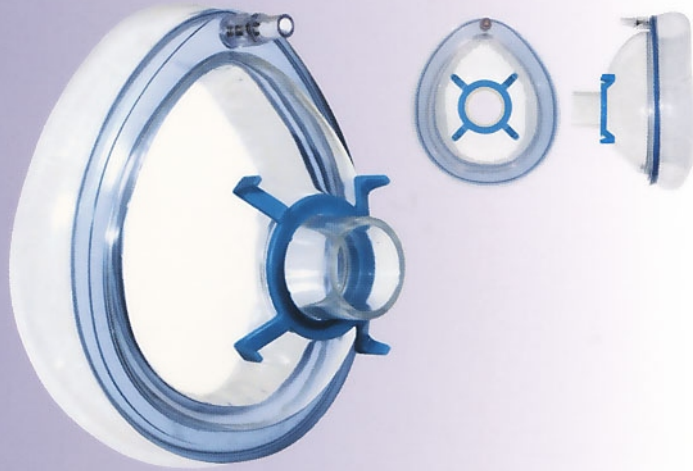

## *crystal*

Respiratory Anesthesia face mask with inflatable air cushion.  
High transparency allows good visibility.  
Available in different scents. Single use.

### SIZE INFORMATION

Code	Description	Size	Weight	Dead space
<b>KM-200</b>	Respiratory/Anesthesia mask	Ultra Large	59,5 gr	310 ml
<b>KM-201</b>	Respiratory/Anesthesia mask	Large	55,5 gr	250 ml
<b>KM-202</b>	Respiratory/Anesthesia mask	Medium	51,0 gr	220 ml
<b>KM-203</b>	Respiratory/Anesthesia mask	Small	37,5 gr	180 ml
<b>KM-204</b>	Respiratory/Anesthesia mask	Child	27,0 gr	85 ml
<b>KM-205</b>	Respiratory/Anesthesia mask	Infant	17,5 gr	45 ml
<b>KM-206</b>	Respiratory/Anesthesia mask	Neo-Nate	14,5 gr	25 ml
<b>KM-207</b>	Respiratory/Anesthesia mask	Pre Neo-Nate	11,0 gr	20 ml