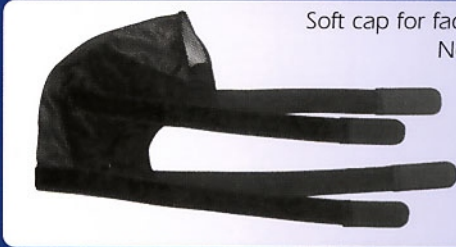

headgear

Soft cap for face and nasal masks for
Non Invasive Ventilation

SIZE INFORMATION

Code	Description	Size
KPM-P001	Headgear for Face masks	Large
KPM-P002	Headgear for Face masks	Small
KM-P003	Headgear for Nasal masks	Large
KM-P004	Headgear for Nasal masks	Small

tri-gym

System with three coloured balls for flow breathing exercises IN (inspiration) and OUT (expiration). During the breathing exercises, it is also possible to have PEP or PIP resistances, by modifying the special IN/OUT valves.